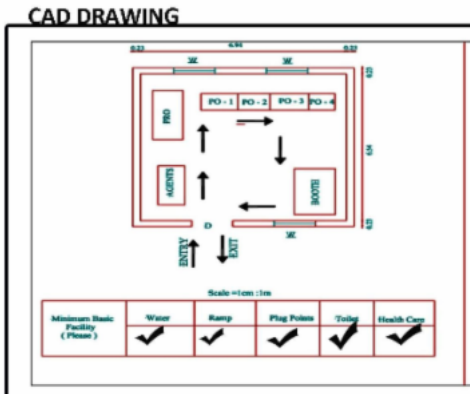

Nazri Naksha

Google Map View

Cad View