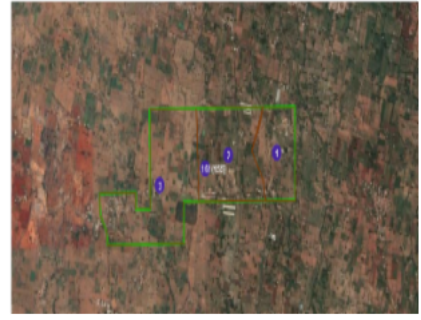

Nazri Naksha

Google Map View