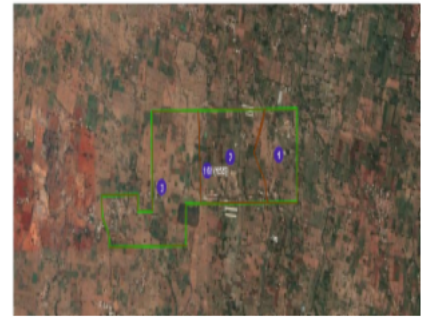

Nazri Naksha

Google Map View