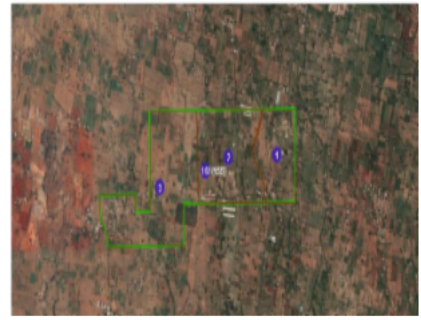

Nazri Naksha

Google Map View