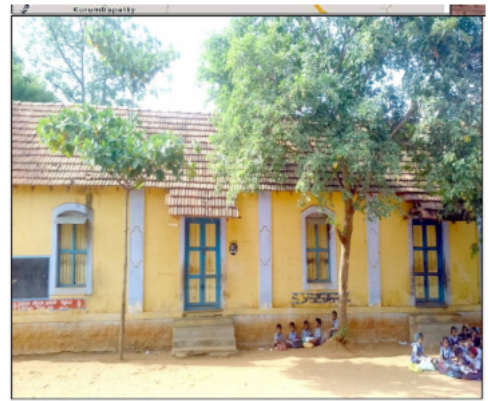

Polling Station Front View