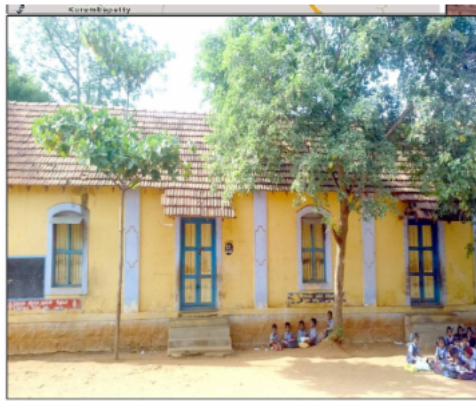

Polling Station Building Front View