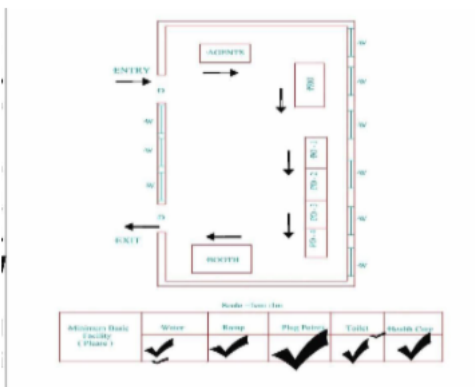

Nazri Naksha

Google Map View

Polling Station Building Front View

Polling Station Front View

Cad View

Key MAP View