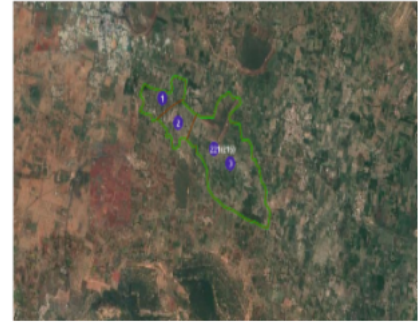

Nazri Naksha

Google Map View