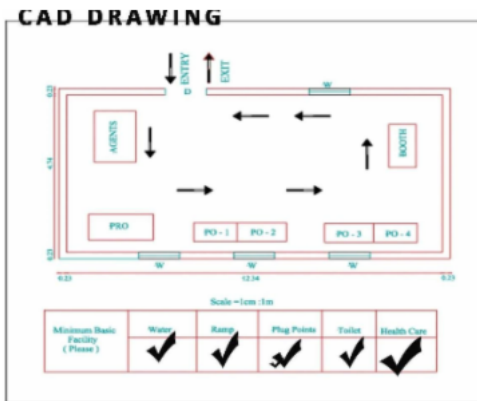

Nazri Naksha

Google Map View

Polling Station Building Front View

Polling Station Front View

Cad View

Key MAP View