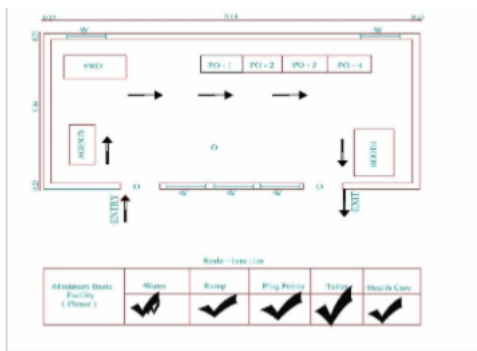

Nazri Naksha

Google Map View

Polling Station Building Front View

Polling Station Front View

Cad View

Key MAP View