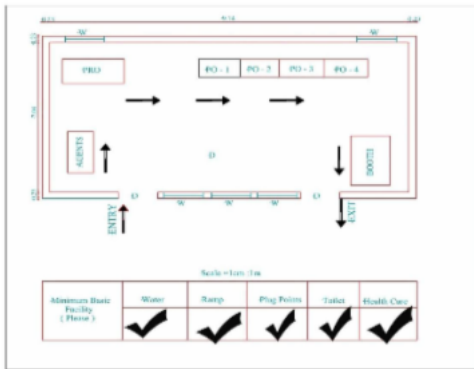

Nazri Naksha

Google Map View

Polling Station Building Front View

Polling Station Front View

Cad View

Key MAP View