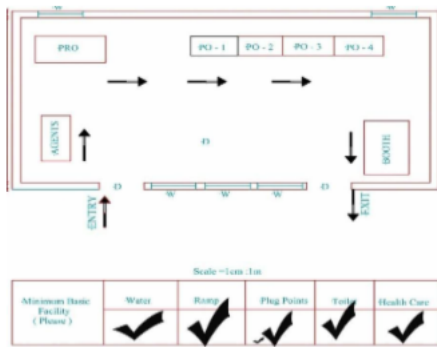

Nazri Naksha

Google Map View

Polling Station Building Front View

Polling Station Front View

Cad View

Key MAP View