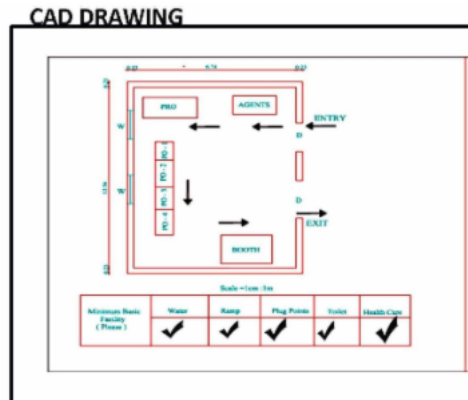

Nazri Naksha

Google Map View

Polling Station Building Front View

Polling Station Front View

Cad View

Key MAP View