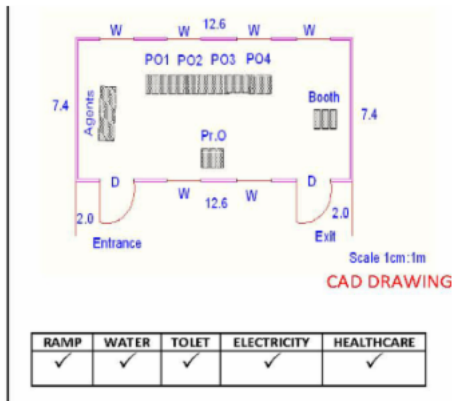

Nazri Naksha

Google Map View

Polling Station Building Front View

Polling Station Front View

Cad View

Key MAP View