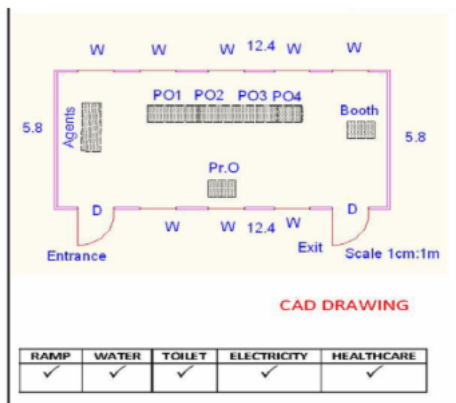

Nazri Naksha

Google Map View

Polling Station Building Front View

Polling Station Front View

Cad View

Key MAP View