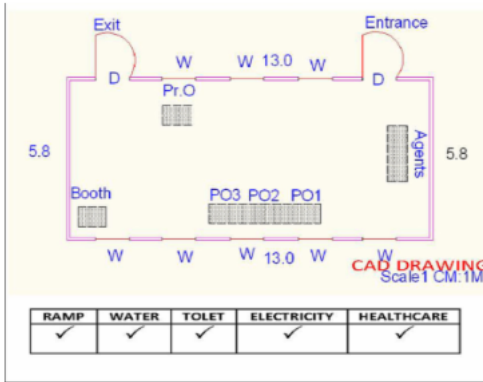

Nazri Naksha

Google Map View

Polling Station Building Front View

Polling Station Front View

Cad View

Key MAP View