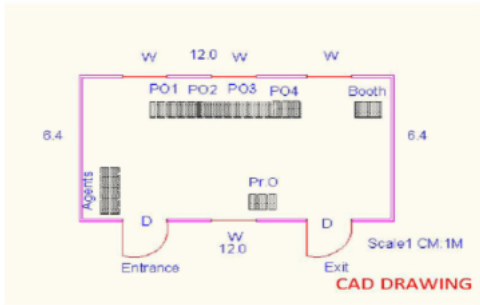

Cad View

Key MAP View

RAMP	WATER	TOILET	ELECTRICITY	HEALTHCARE
✓	✓	✓	✓	✓