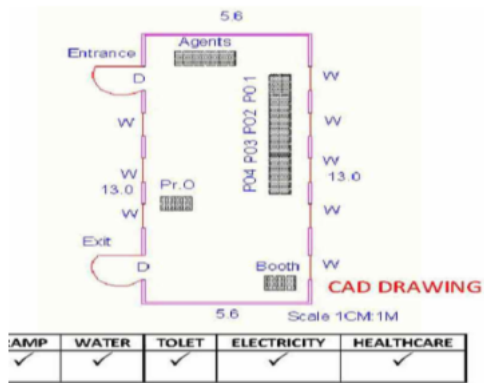

Nazri Naksha

Google Map View

Polling Station Building Front View

Polling Station Front View

Cad View

Key MAP View