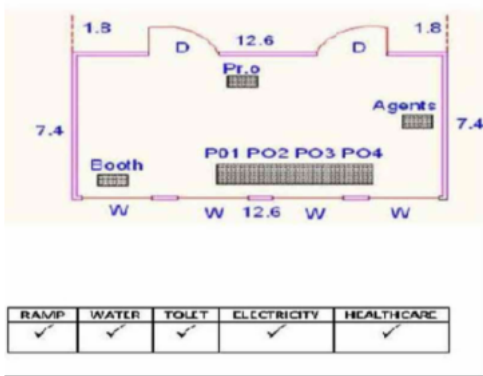

Nazri Naksha

Google Map View

Polling Station Building Front View

Polling Station Front View

Cad View

Key MAP View