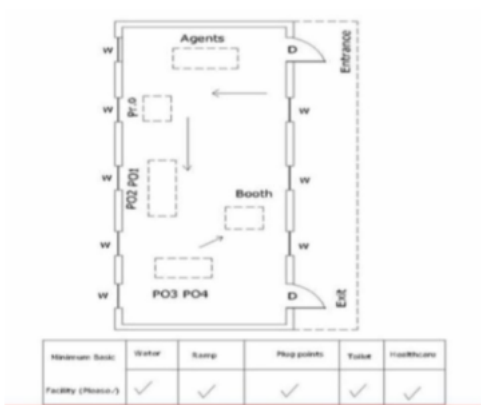

Nazri Naksha

Google Map View

Polling Station Building Front View

Polling Station Front View

Cad View

Key MAP View