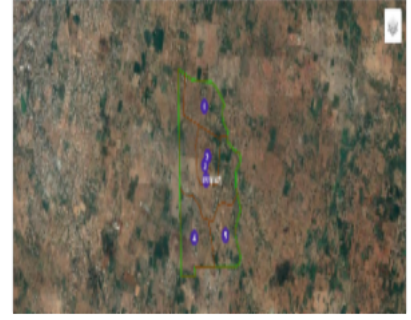

Nazri Naksha

Google Map View