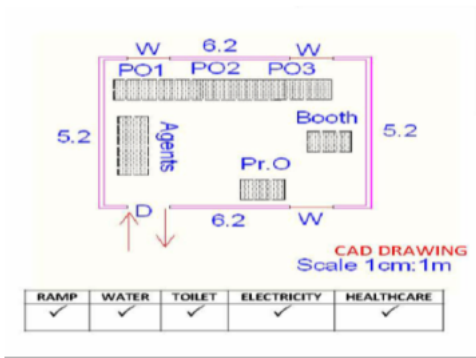

Nazri Naksha

Google Map View

Polling Station Building Front View

Polling Station Front View

Cad View

Key MAP View