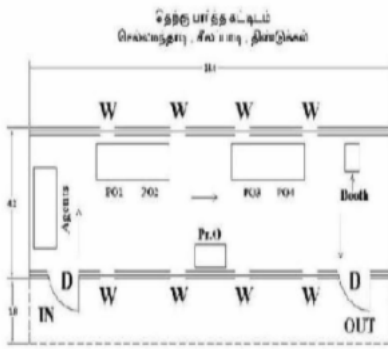

Nazri Naksha

Google Map View

Cad View