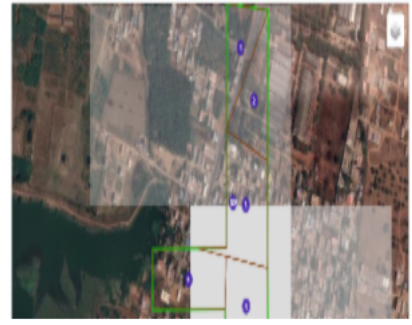

Nazri Naksha

Google Map View