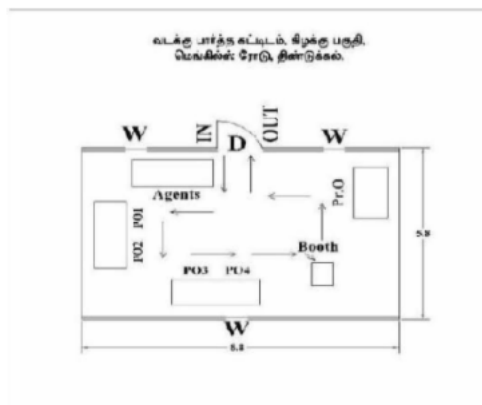

Nazri Naksha

Google Map View

Polling Station Building Front View

Polling Station Front View

Cad View

Key MAP View