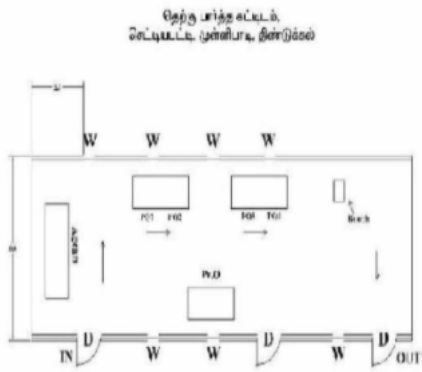

Nazri Naksha

Google Map View

Polling Station Building Front View

Polling Station Front View

Cad View

Key MAP View