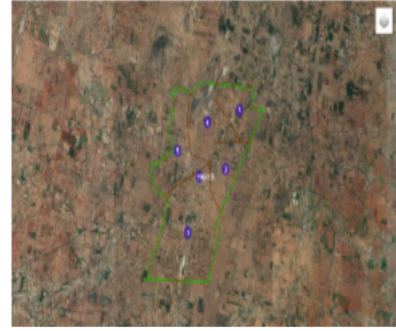

Nazri Naksha

Google Map View