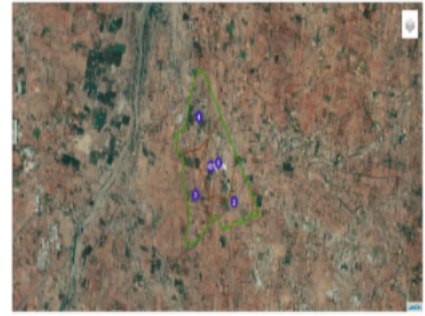

Nazri Naksha

Google Map View