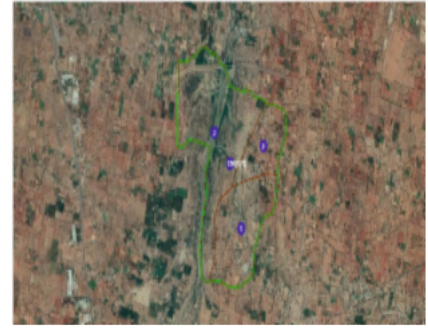

Nazri Naksha

Google Map View