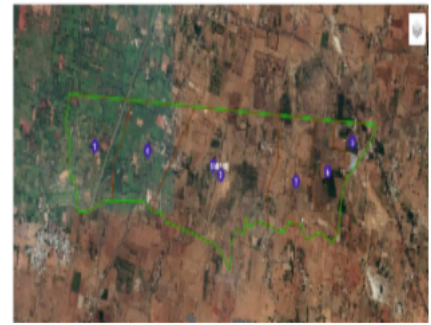

Nazri Naksha

Google Map View