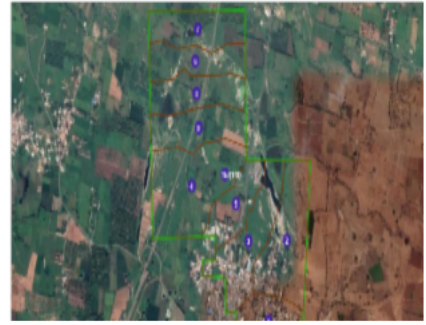

Nazri Naksha

Google Map View