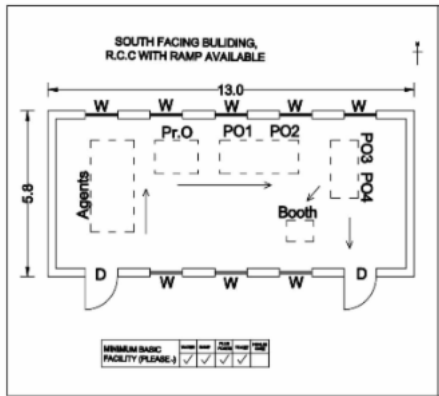

Nazri Naksha

Google Map View

Polling Station Building Front View

Polling Station Front View

Cad View

Key MAP View