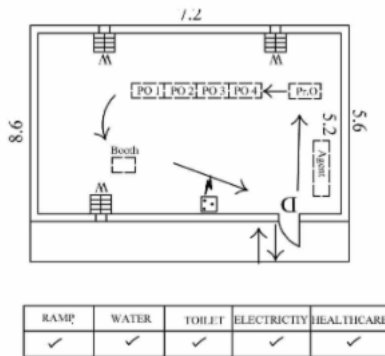

Nazri Naksha

Google Map View

Polling Station Building Front View

Polling Station Front View

Cad View

Key MAP View