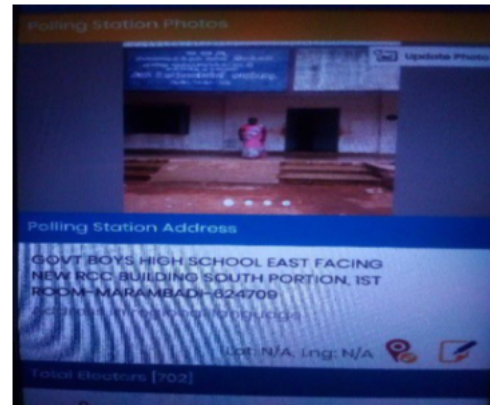

Polling Station Front View