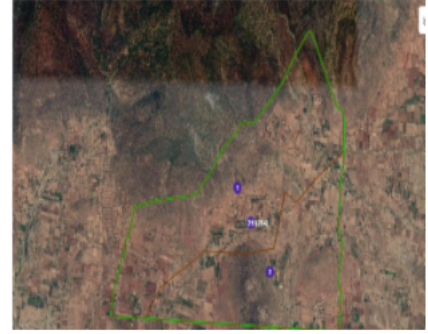

Nazri Naksha

Google Map View