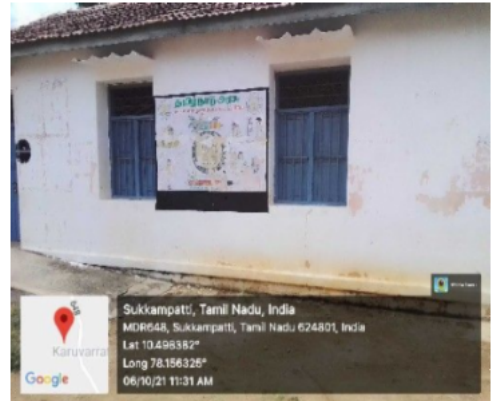

Polling Station Front View