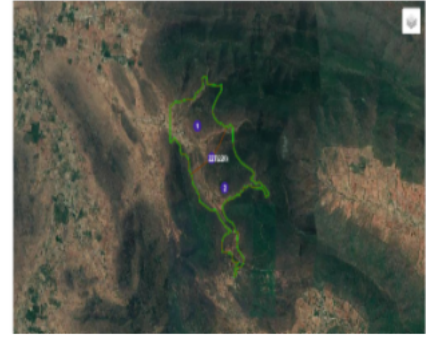

Nazri Naksha

Google Map View