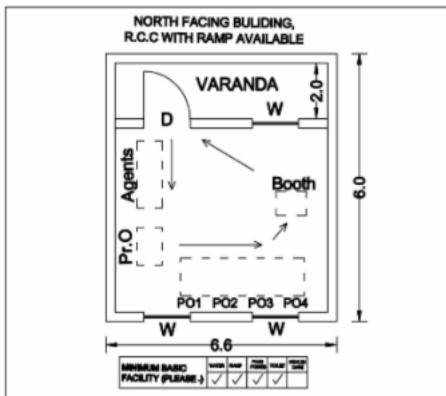

Nazri Naksha

Google Map View

Polling Station Building Front View

Polling Station Front View

Cad View

Key MAP View