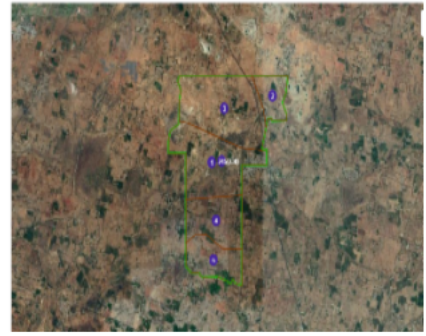

Nazri Naksha

Google Map View