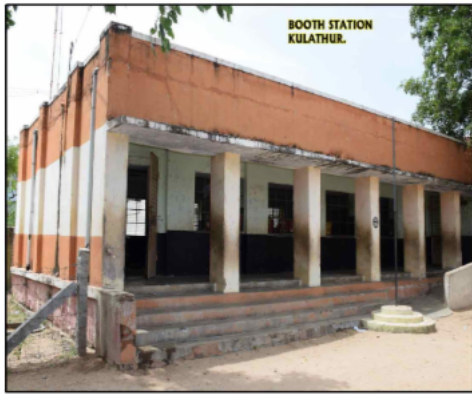

Polling Station Building Front View

Polling Station Front View