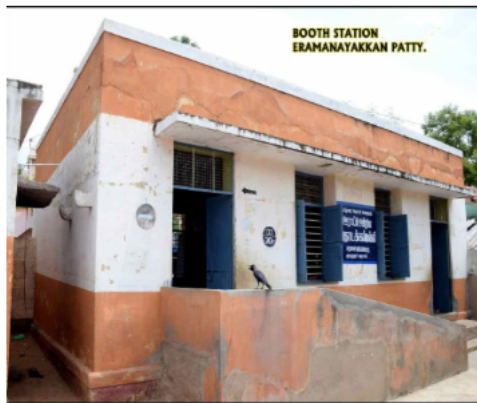

Polling Station Building Front View