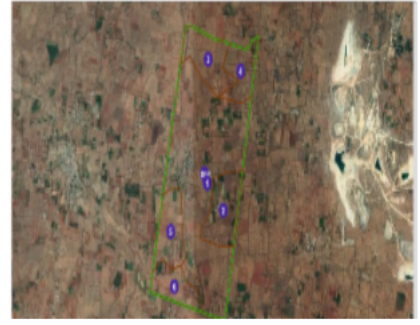

Nazri Naksha

Google Map View