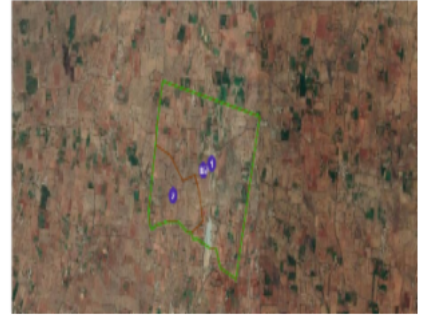

Nazri Naksha

Google Map View