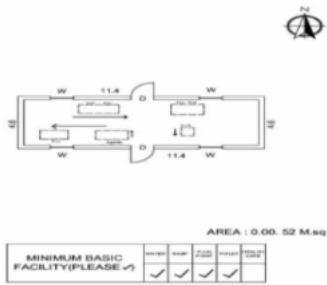

Nazri Naksha

Google Map View

Polling Station Building Front View

Polling Station Front View

Cad View

Key MAP View