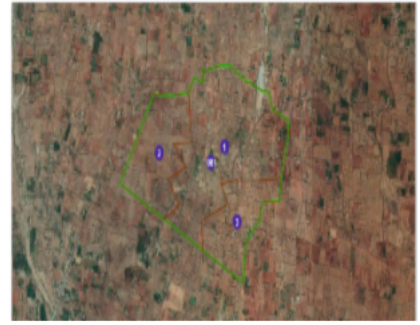

Nazri Naksha

Google Map View