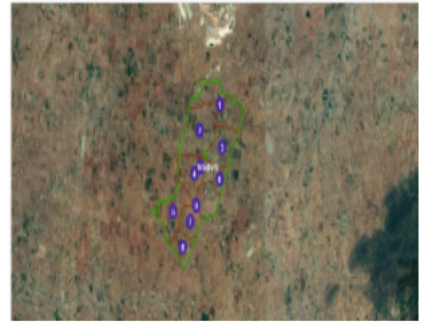

Nazri Naksha

Google Map View