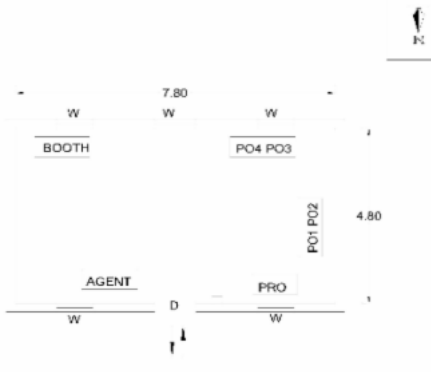

Nazri Naksha

Google Map View

Polling Station Building Front View

Polling Station Front View

Cad View

Key MAP View