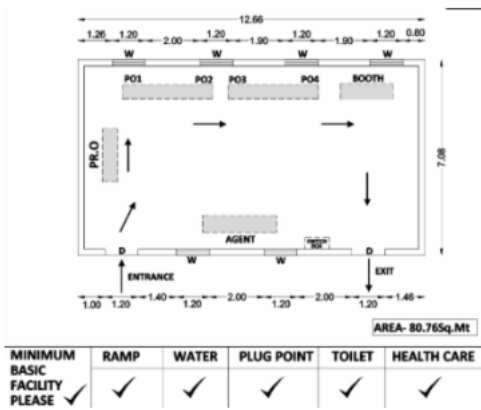

Nazri Naksha

Google Map View

Polling Station Building Front View

Polling Station Front View

Cad View

Key MAP View