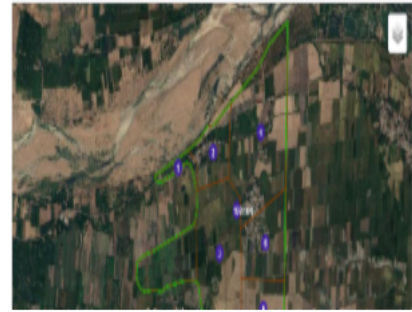

Nazri Naksha

Google Map View