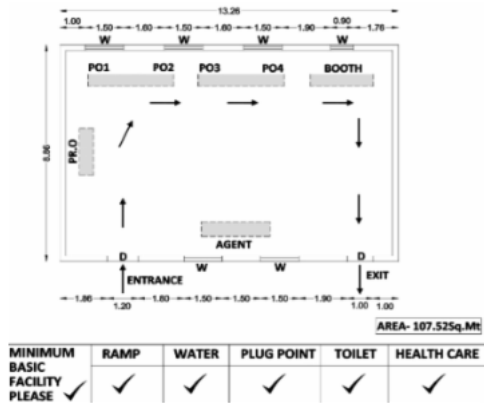

Nazri Naksha

Google Map View

Polling Station Building Front View

Polling Station Front View

Cad View

Key MAP View