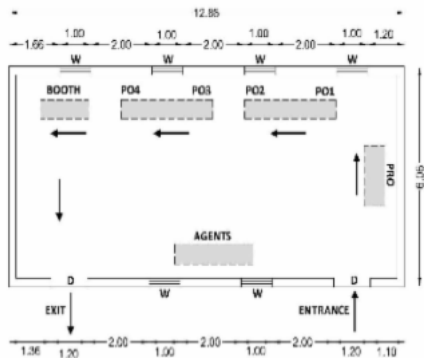

Nazri Naksha

Google Map View

Polling Station Building Front View

Polling Station Front View

Cad View

Key MAP View